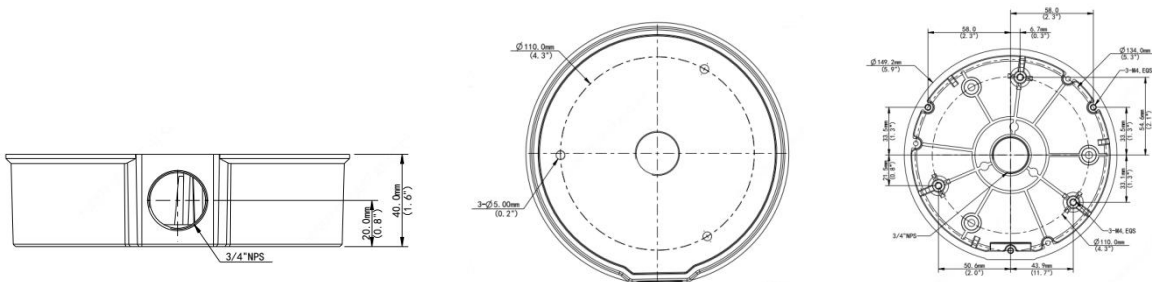

Dimension

Zhejiang Uniview Technologies Co.,Ltd.

South Tower, Building 10, Wanlun Science Park, 88 Jiangling Road, Hangzhou, P.R.China 310051

Email: overseasbusiness@uniview.com; globalsupport@uniview.com

<http://www.uniview.com>

©2015 Zhejiang Uniview Technologies Co.,Ltd. All rights reserved.

*Product specifications and availability are subject to change without notice.